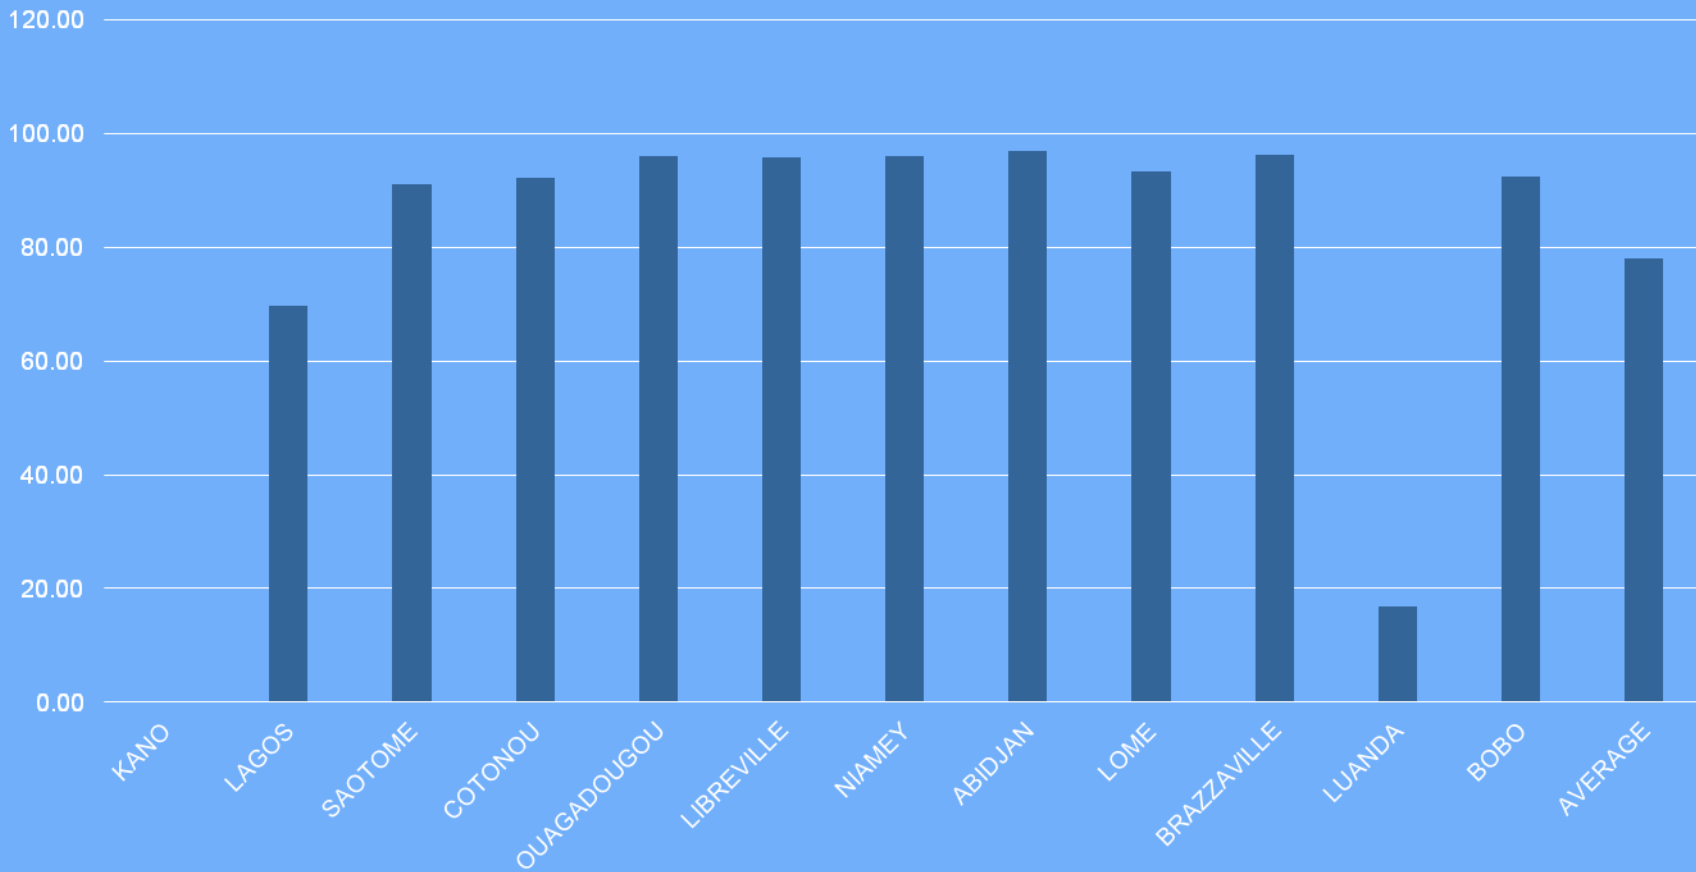

ATS/DS CIRCUIT PERFORMANCE

STATION	JAN	FEB	MA	APR	MAY	JUN	JUL	AUG	SEP	OCT	NOV	AVG
KANO	0.00	0.00	0.00	0.00	0.00	0.00	0.00	0.00	0.00	0.00	0.00	0.00
LAGOS	32.26	35.71	80.65	93.33	93.55	100	96.77	83.87	80.00	70.97	0.00	69.74
SAOTOME	77.42	96.43	87.10	100	100	100	100	100	100	61.29	80.00	91.11
COTONOU	58.06	96.43	100	93.33	100	100	100	100	100	100	66.67	92.23
OUAGADOUGO U	100	100	100	100	100	100	100	100	100	100	56.67	96.06
LIBREVILLE	100	100	100	100	100	100	100	100	100	100	53.33	95.76
NIAMEY	100	96.43	100	100	100	100	100	100	100	100	60.00	96.04
ABIDJAN	100	100	100	100	100	100	100	100	100	100	66.67	96.97
LOME	77.42	89.29	100	100	100	100	100	100	100	100	60.00	93.34
BRAZZAVILLE	100	100	96.77	100	100	100	100	100	100	100	63.33	96.37
LUANDA	100	85.71	0.00	0.00	0.00	0.00	0.00	0.00	0.00	0.00	0.00	16.88
BOBO	61.29	92.86	100	100	100	100	100	100	96.67	100	66.67	92.50

ATS/DS CIRCUIT PERFORMANCE

2017 ATS/DS AVERAGES