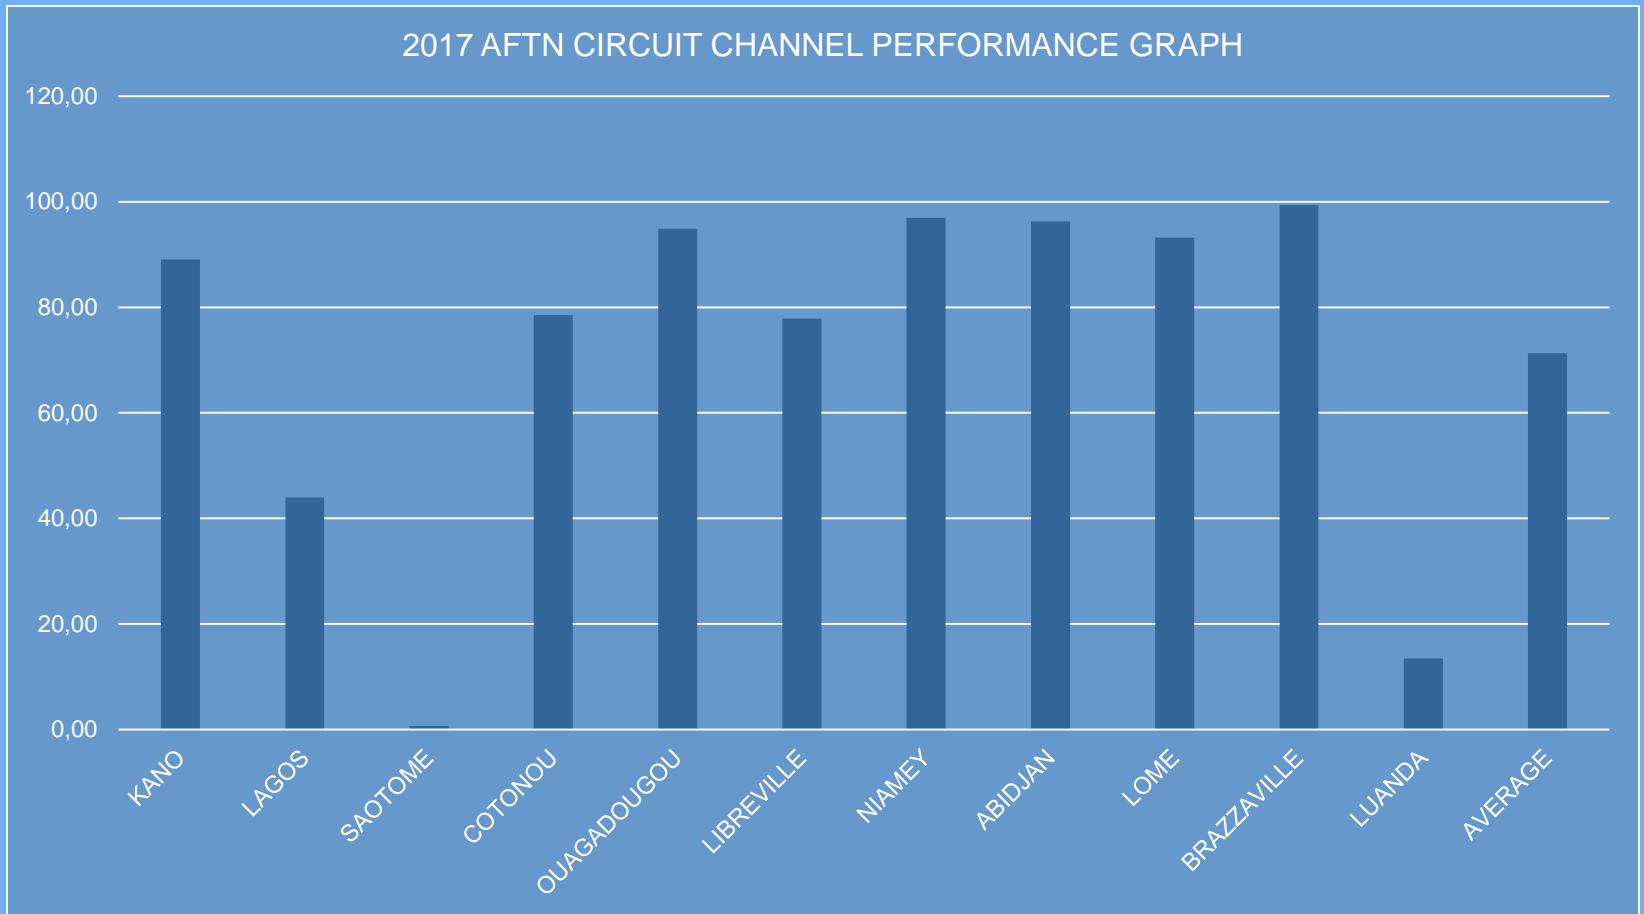

AFTN CIRCUIT CHANNEL PERFORMANCE

CHANNEL	JAN	FEB	MAR	APR	MAY	JUN	JUL	AUG	SEP	OCT	NOV	AVG
KANO	100	100	100	100	100	100	100	93.33	83.51	100	2.73	89.05
LAGOS	15.95	27.33	38.08	95.28	53.95	79.26	64.59	41.62	28.10	39.42	0.00	43.96
SAOTOME	0.04	0.00	0.00	0.23	0.00	0.00	3.58	3.58	0.00	0.00	0.00	0.68
COTONOU	39.11	96.38	100	0.00	76.11	100	100	96.64	87.27	100	68.05	78.51
OUAGADOUGOU	100	99.60	100	100	100	100	100	97.76	98.80	97.58	49.77	94.86
LIBREVILLE	78.72	99.55	58.47	100	100	100	100	96.23	39.54	39.54	44.03	77.83
NIAMEY	100	97.77	100	98.29	100	100	100	98.25	100.00	100	71.90	96.93
ABIDJAN	100	100	100	100	99.95	100	100	100.00	100	100	59.44	96.31
LOME	80.11	78.08	100	99.72	99.42	100	100	99.96	100	99.69	67.96	93.18
BRAZZAVILLE	99.15	99.70	100	100	100	100	100	100.00	100	100	94.07	99.36
LUANDA	100	48.36	0.00	0.00	0.00	0.00	0.00	0.00	0.00	0.00	0.00	13.49
KANO	100	100	100	100	100	100	100	93.33	83.51	100	2.73	89.05