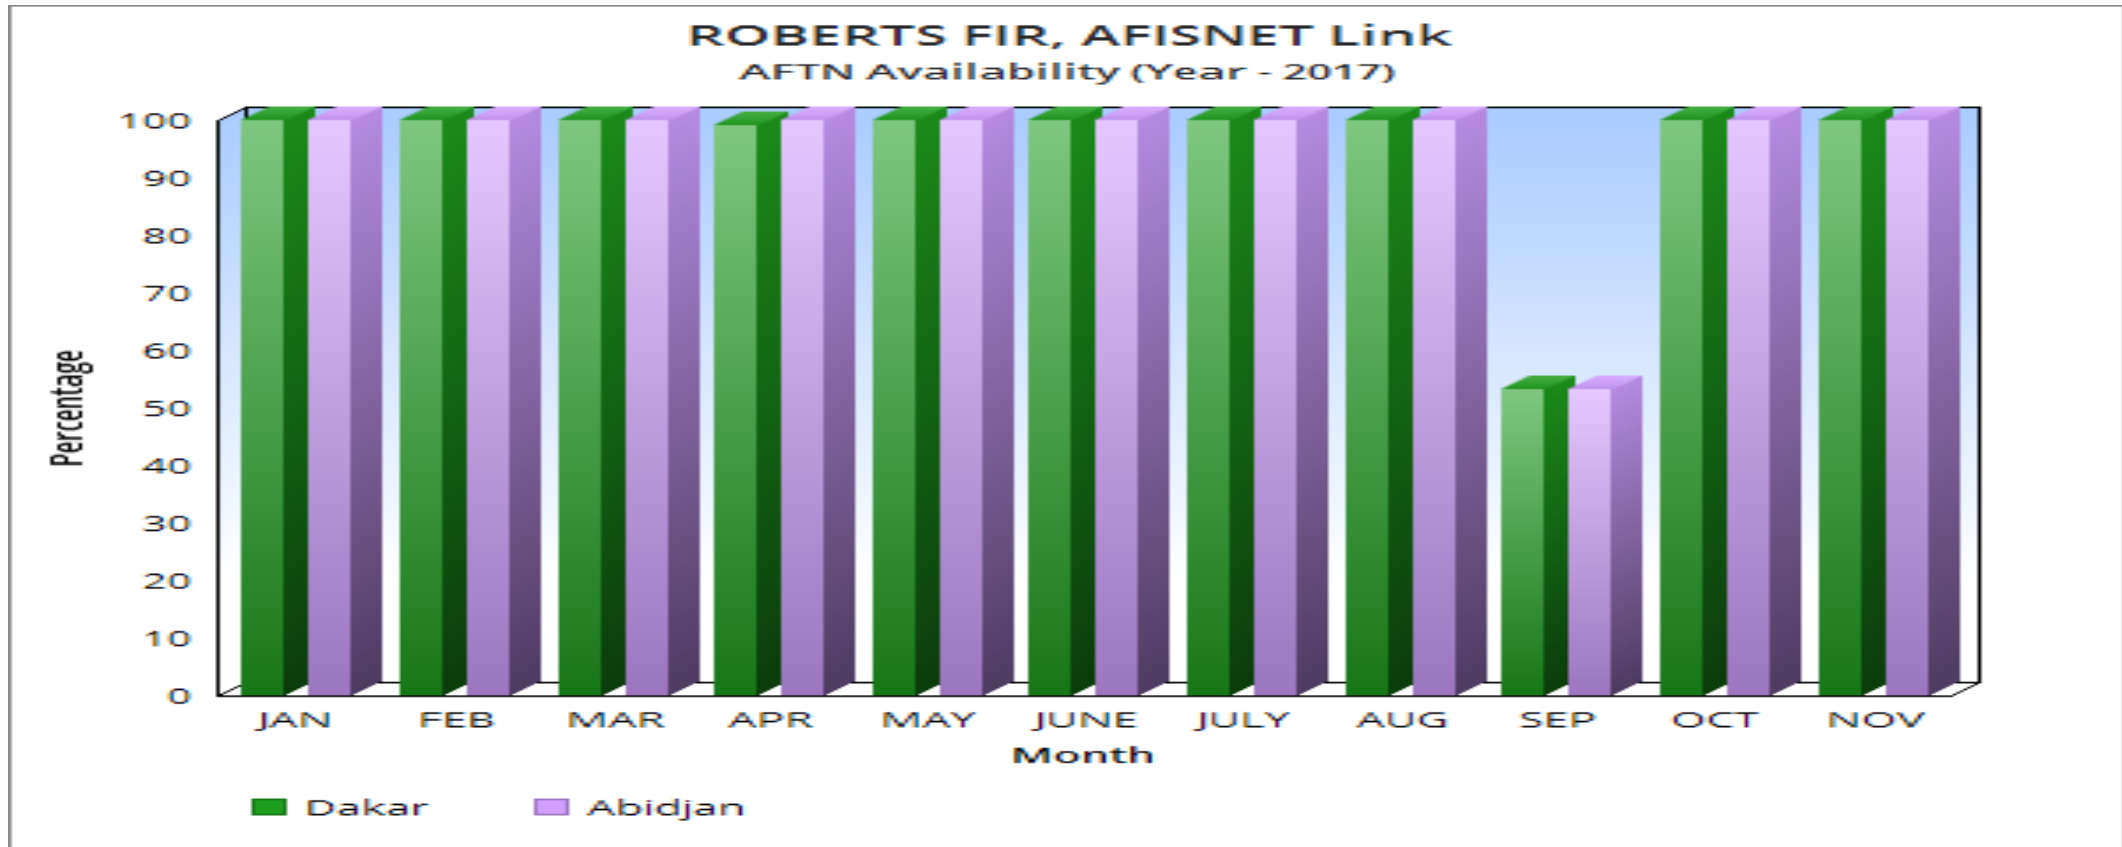

AFTN performance

Station	Dakar	Abidjan
Month	%	%
JAN	100	100
FEB	100	100
MAR	100	100
APR.	98.98	100
MAY.	100	100
JUN	100	100
JUL	100	100
AUG	100	100
SEP	53.33	53.33
OCT	100	100
NOV	100	100
DEC		
Average	95.66	95.75

AFTN performance graph