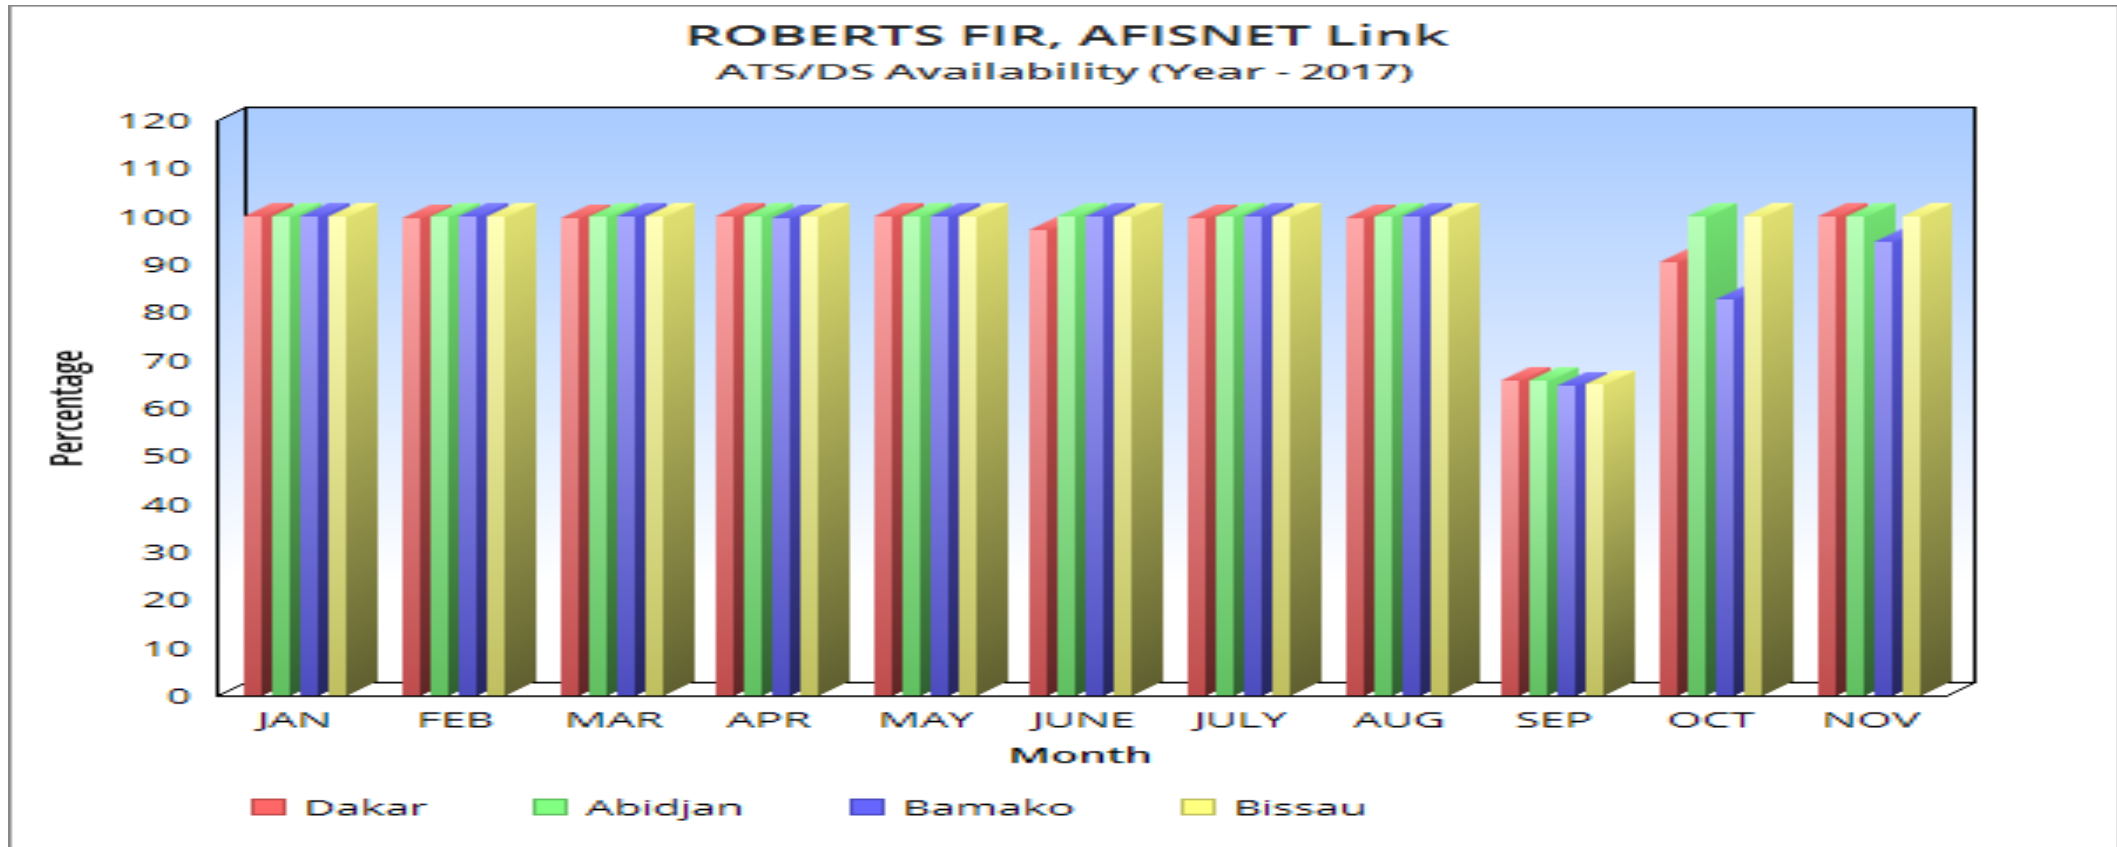

ATS/DS performance

Station	Dakar	Abidjan	Bamako	Bissau
Month	%	%	%	%
JAN	100	100	100	100
FEB	99.51	100	100	100
MAR	99.49	100	100	100
APR	100	100	99.60	100
MAY	100	100	99.98	100
JUN	96.97	100	100	100
JUL	99.40	100	100	100
AUG	99.49	100	100	100
SEP	65.65	65.64	64.50	64.88
OCT	90.35	100	82.45	100
NOV	100	100	94.65	100
DEC				
Average	95.53	96.87	94.65	96.80

ATS/DS performance graph